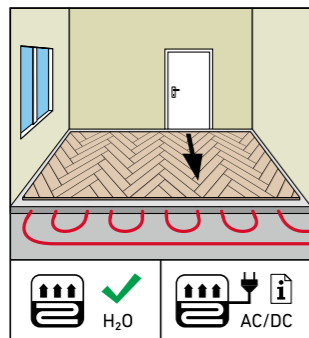

HERRINGBONE

BY SWISS KRONO GROUP

SWISS KRONO TEX GMBH & CO. KG
Wittstocker Chaussee 1
D-16909 Heiligengrabe / Germany
www.swisskrono.de
www.swisskrono.com

Installation clip:
YouTube-Chanel
SWISS KRONO
Heiligengrabe