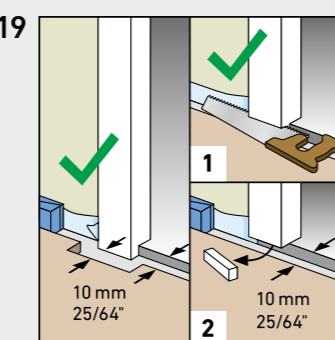

HERRINGBONE

BY SWISS KRONO GROUP

SWISS KRONO TEX GMBH & CO. KG
Wittstocker Chaussee 1
D-16909 Heiligengrabe / Germany
www.swisskrono.de
www.swisskrono.com

Installation clip:
YouTube-Chanel
SWISS KRONO
Heiligengrabe