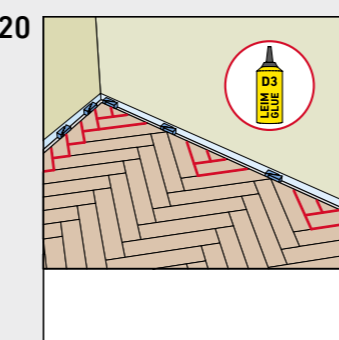

HERRINGBONE

BY SWISS KRONO GROUP

SWISS KRONO TEX GMBH & CO. KG
Wittstocker Chaussee 1
D-16909 Heiligengrabe / Germany
www.swisskrono.de
www.swisskrono.com

Installation clip:
YouTube-Chanel
SWISS KRONO
Heiligengrabe