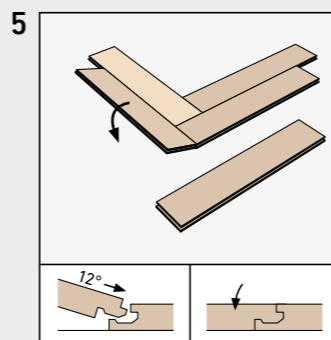

HERRINGBONE

BY SWISS KRONO GROUP

SWISS KRONO TEX GMBH & CO. KG
Wittstocker Chaussee 1
D-16909 Heiligengrabe / Germany
www.swisskrono.de
www.swisskrono.com

Installation clip:
YouTube-Chanel
SWISS KRONO
Heiligengrabe