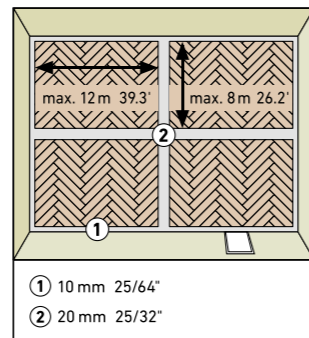

HERRINGBONE

BY SWISS KRONO GROUP

SWISS KRONO TEX GMBH & CO. KG
Wittstocker Chaussee 1
D-16909 Heiligengrabe / Germany
www.swisskrono.de
www.swisskrono.com

Installation clip:
YouTube-Chanel
SWISS KRONO
Heiligengrabe