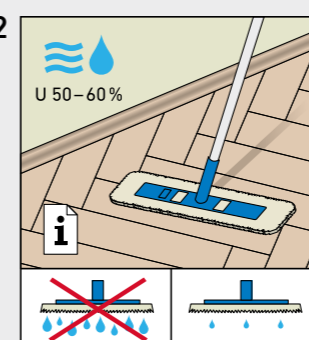

HERRINGBONE

BY SWISS KRONO GROUP

SWISS KRONO TEX GMBH & CO. KG
Wittstocker Chaussee 1
D-16909 Heiligengrabe / Germany
www.swisskrono.de
www.swisskrono.com

Installation clip:
YouTube-Chanel
SWISS KRONO
Heiligengrabe