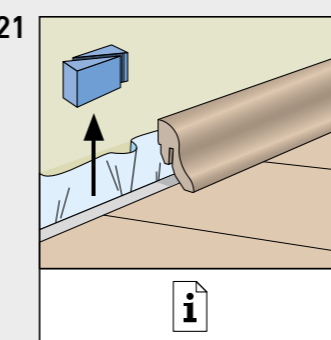

HERRINGBONE

BY SWISS KRONO GROUP

SWISS KRONO TEX GMBH & CO. KG
Wittstocker Chaussee 1
D-16909 Heiligengrabe / Germany
www.swisskrono.de
www.swisskrono.com

Installation clip:
YouTube-Chanel
SWISS KRONO
Heiligengrabe