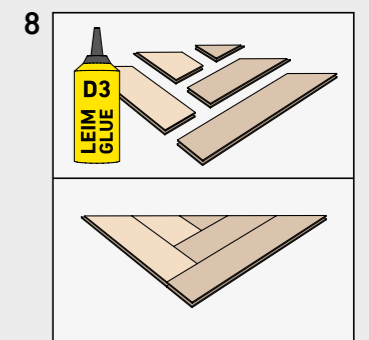

HERRINGBONE

BY SWISS KRONO GROUP

SWISS KRONO TEX GMBH & CO. KG
Wittstocker Chaussee 1
D-16909 Heiligengrabe / Germany
www.swisskrono.de
www.swisskrono.com

Installation clip:
YouTube-Chanel
SWISS KRONO
Heiligengrabe