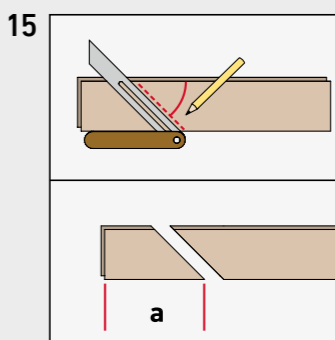

HERRINGBONE

BY SWISS KRONO GROUP

SWISS KRONO TEX GMBH & CO. KG
Wittstocker Chaussee 1
D-16909 Heiligengrabe / Germany
www.swisskrono.de
www.swisskrono.com

Installation clip:
YouTube-Chanel
SWISS KRONO
Heiligengrabe