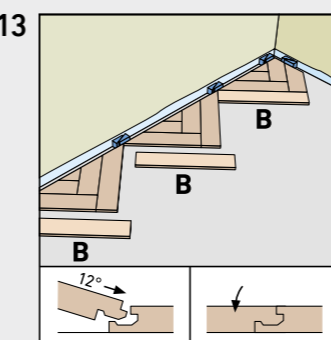

HERRINGBONE

BY SWISS KRONO GROUP

SWISS KRONO TEX GMBH & CO. KG
Wittstocker Chaussee 1
D-16909 Heiligengrabe / Germany
www.swisskrono.de
www.swisskrono.com

Installation clip:
YouTube-Chanel
SWISS KRONO
Heiligengrabe