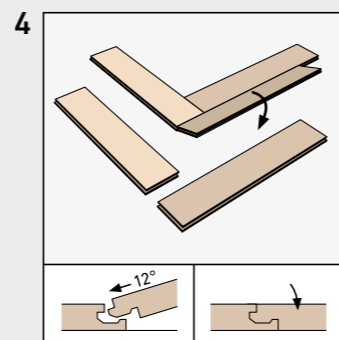

HERRINGBONE

BY SWISS KRONO GROUP

SWISS KRONO TEX GMBH & CO. KG
Wittstocker Chaussee 1
D-16909 Heiligengrabe / Germany
www.swisskrono.de
www.swisskrono.com

Installation clip:
YouTube-Chanel
SWISS KRONO
Heiligengrabe