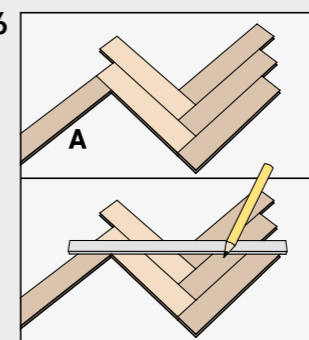

HERRINGBONE

BY SWISS KRONO GROUP

SWISS KRONO TEX GMBH & CO. KG
Wittstocker Chaussee 1
D-16909 Heiligengrabe / Germany
www.swisskrono.de
www.swisskrono.com

Installation clip:
YouTube-Chanel
SWISS KRONO
Heiligengrabe