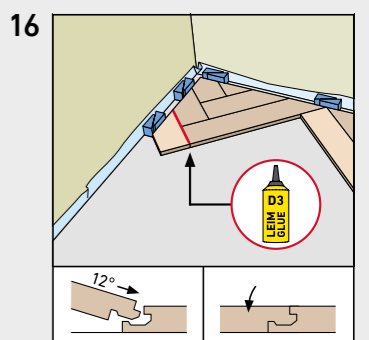

HERRINGBONE

BY SWISS KRONO GROUP

SWISS KRONO TEX GMBH & CO. KG
Wittstocker Chaussee 1
D-16909 Heiligengrabe / Germany
www.swisskrono.de
www.swisskrono.com

Installation clip:
YouTube-Chanel
SWISS KRONO
Heiligengrabe