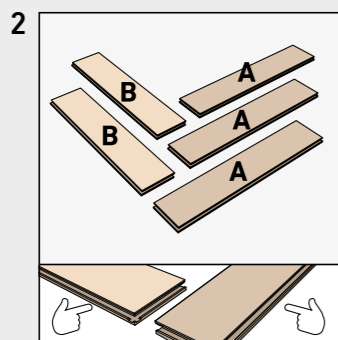

HERRINGBONE

BY SWISS KRONO GROUP

SWISS KRONO TEX GMBH & CO. KG
Wittstocker Chaussee 1
D-16909 Heiligengrabe / Germany
www.swisskrono.de
www.swisskrono.com

Installation clip:
YouTube-Chanel
SWISS KRONO
Heiligengrabe