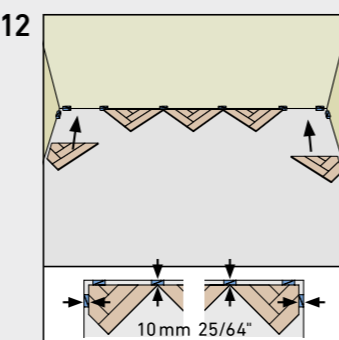

HERRINGBONE

BY SWISS KRONO GROUP

SWISS KRONO TEX GMBH & CO. KG
Wittstocker Chaussee 1
D-16909 Heiligengrabe / Germany
www.swisskrono.de
www.swisskrono.com

Installation clip:
YouTube-Chanel
SWISS KRONO
Heiligengrabe