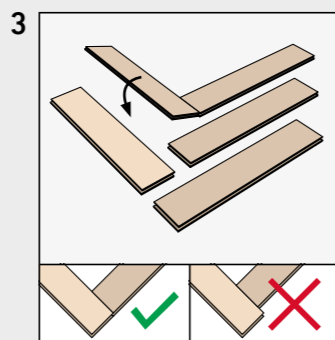

HERRINGBONE

BY SWISS KRONO GROUP

SWISS KRONO TEX GMBH & CO. KG
Wittstocker Chaussee 1
D-16909 Heiligengrabe / Germany
www.swisskrono.de
www.swisskrono.com

Installation clip:
YouTube-Chanel
SWISS KRONO
Heiligengrabe