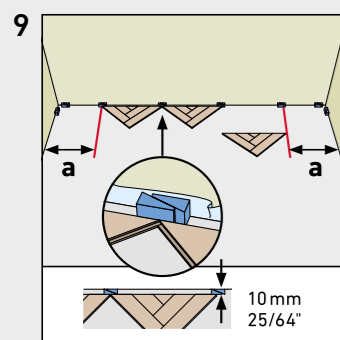

HERRINGBONE

BY SWISS KRONO GROUP

SWISS KRONO TEX GMBH & CO. KG
Wittstocker Chaussee 1
D-16909 Heiligengrabe / Germany
www.swisskrono.de
www.swisskrono.com

Installation clip:
YouTube-Chanel
SWISS KRONO
Heiligengrabe