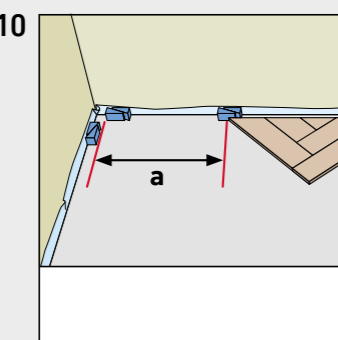

HERRINGBONE

BY SWISS KRONO GROUP

SWISS KRONO TEX GMBH & CO. KG
Wittstocker Chaussee 1
D-16909 Heiligengrabe / Germany
www.swisskrono.de
www.swisskrono.com

Installation clip:
YouTube-Chanel
SWISS KRONO
Heiligengrabe