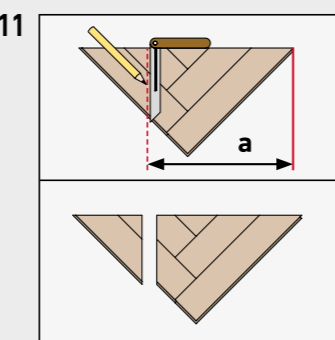

HERRINGBONE

BY SWISS KRONO GROUP

SWISS KRONO TEX GMBH & CO. KG
Wittstocker Chaussee 1
D-16909 Heiligengrabe / Germany
www.swisskrono.de
www.swisskrono.com

Installation clip:
YouTube-Chanel
SWISS KRONO
Heiligengrabe