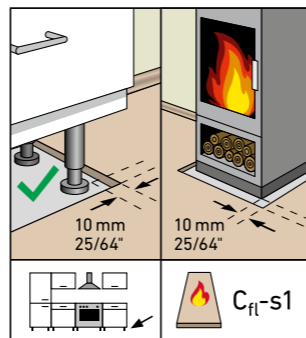

HERRINGBONE

BY SWISS KRONO GROUP

SWISS KRONO TEX GMBH & CO. KG
Wittstocker Chaussee 1
D-16909 Heiligengrabe / Germany
www.swisskrono.de
www.swisskrono.com

Installation clip:
YouTube-Chanel
SWISS KRONO
Heiligengrabe