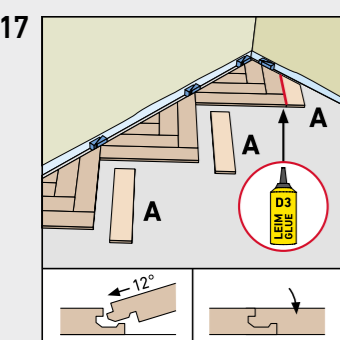

HERRINGBONE

BY SWISS KRONO GROUP

SWISS KRONO TEX GMBH & CO. KG
Wittstocker Chaussee 1
D-16909 Heiligengrabe / Germany
www.swisskrono.de
www.swisskrono.com

Installation clip:
YouTube-Chanel
SWISS KRONO
Heiligengrabe