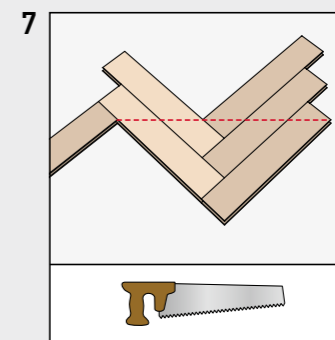

HERRINGBONE

BY SWISS KRONO GROUP

SWISS KRONO TEX GMBH & CO. KG
Wittstocker Chaussee 1
D-16909 Heiligengrabe / Germany
www.swisskrono.de
www.swisskrono.com

Installation clip:
YouTube-Chanel
SWISS KRONO
Heiligengrabe