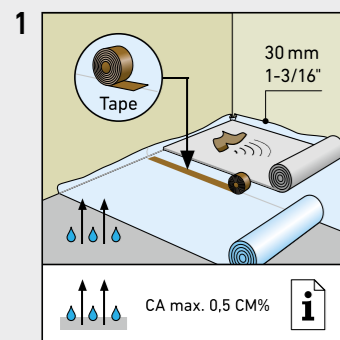

HERRINGBONE

BY SWISS KRONO GROUP

SWISS KRONO TEX GMBH & CO. KG
Wittstocker Chaussee 1
D-16909 Heiligengrabe / Germany
www.swisskrono.de
www.swisskrono.com

Installation clip:
YouTube-Chanel
SWISS KRONO
Heiligengrabe